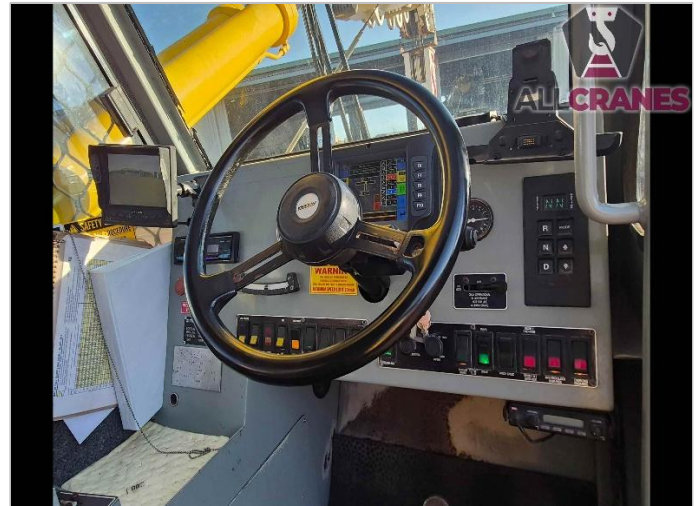

Used Equipment – Pick & Carry

Asset Number: AC1711

Updated: 24/06/2026

Make	Franna	Model	MAC25	Tonnes	25t
Year	2008	Kilometres	137,390	Hours	24,267
Transmission	Allison	Engine Type	Mercedes	Tyres %	50%
Crane Safe	Expired	Road Registration	Current NSW	Condition	Good

Accessories:

- 25t Hook
- Spreader Bar
- Spare Wheel & Mount
- Rhino Hook

Comments:

- Major Inspection valid till 2027
- Motor Replaced October 2025

DISCLAIMER. We have in preparing this document used our best endeavours to ensure the information contained is true and accurate but accept no responsibility and disclaim all liability in respect to any errors, omissions, inaccuracies or misstatements contained. Prospective purchasers should make their own enquiries to verify the information contained in this document. Machine may remain in service until sold and may accrue additional hours and kilometres.