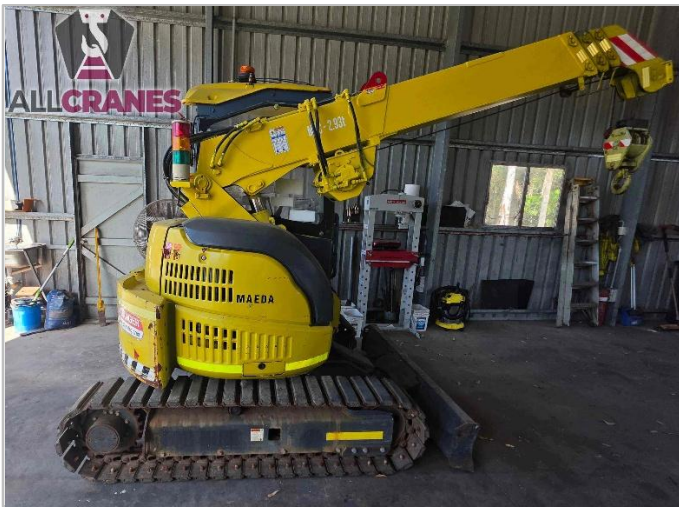

Used Equipment – Mini Crawler

Asset Number: AC1710

Updated: 25/06/2026

Make	Maeda	Model	LC383M-5	Tonnes	2.93t
Year	2011	Hours	2,524	Tracks	Rubber & Steel
Boom	8.71m	Fly Jib	N/A	Track Condition	Fair
Crane Safe	Expired	Hooks	2.9t	Condition	Good