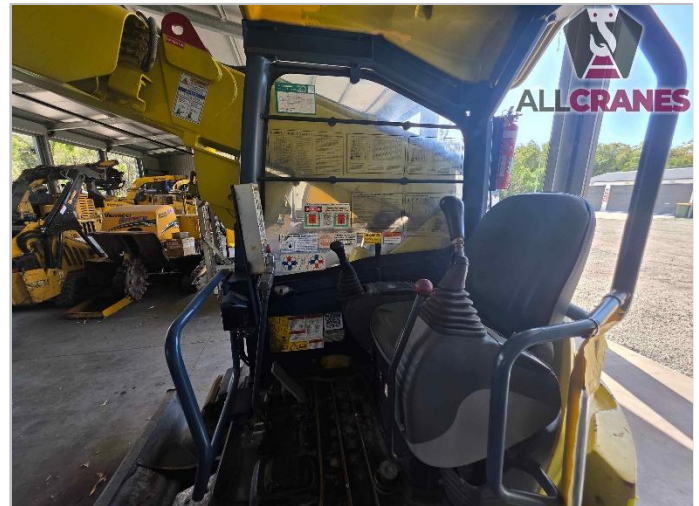

Used Equipment – Mini Crawler

Asset Number: AC1710

Updated: 25/06/2026

Make	Maeda	Model	LC383M-5	Tonnes	2.93t
Year	2011	Hours	2,524	Tracks	Rubber & Steel
Boom	8.71m	Fly Jib	N/A	Track Condition	Fair
Crane Safe	Expired	Hooks	2.9t	Condition	Good