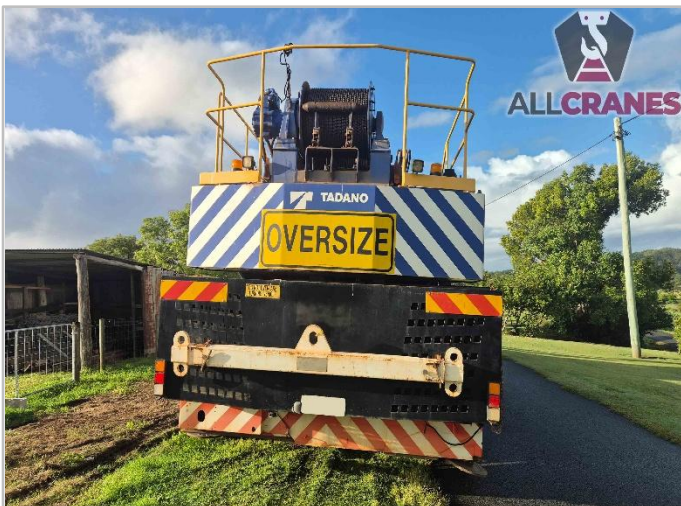

Used Equipment – Truck Crane

Asset Number: AC1680

Updated: 10/04/2026

Make	Tadano	Model	GT600EX	Tonnes	60t
Year	2012	Kilometres	14,663	Hours	U – 5,405 L – 6,412
Boom	43m	Fly Jib	N/A	Tyres	3855/65R22.5
Crane Safe	Current	Road Registration	Current WA	Condition	Good

<p>Accessories:</p> <ul style="list-style-type: none"> • Spreader bar • 2x Hooks: 35t, 5.6t • Dual winches • Spare wheel & Carrier 	<p>Comments:</p> <ul style="list-style-type: none"> • Major Inspection valid till 2033
---	--