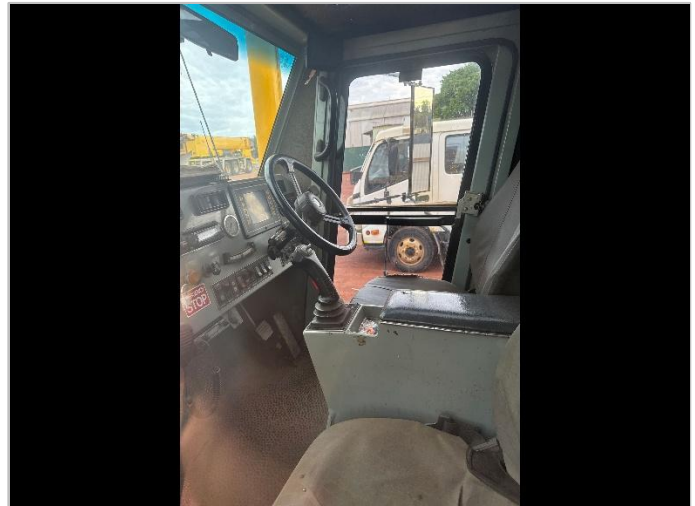

Used Equipment – Pick & Carry

Asset Number: AC1659

Updated: 16/03/2026

Make	Franna	Model	AT15	Tonnes	15t
Year	2008	Kilometres	33,798	Hours	19,257
Transmission	Allison	Engine Type	Mercedes	Tyres	70%
Crane Safe	Current	Road Registration	Current WA	Condition	Good

Accessories:	Comments:
<ul style="list-style-type: none"> • Rhino Hook • Reverse Camera 	<ul style="list-style-type: none"> • Major Inspection valid to 2030

DISCLAIMER. We have in preparing this document used our best endeavours to ensure the information contained is true and accurate but accept no responsibility and disclaim all liability in respect to any errors, omissions, inaccuracies or misstatements contained. Prospective purchasers should make their own enquiries to verify the information contained in this document. Machine may remain in service until sold and may accrue additional hours and kilometres.