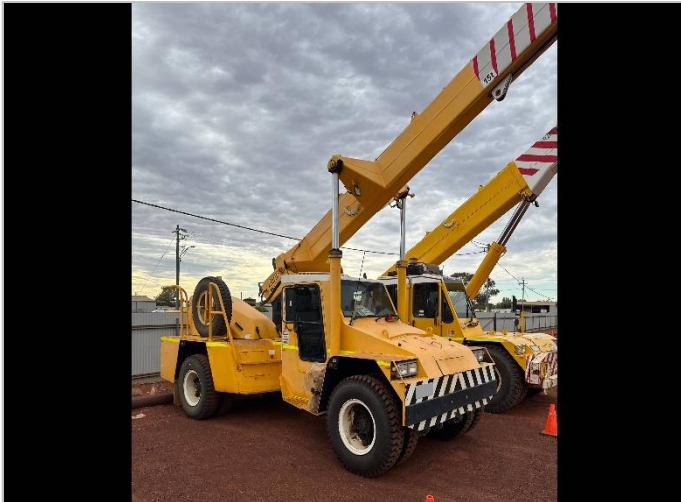

Used Equipment – Pick & Carry

Asset Number: AC1659

Updated: 16/03/2026

Make	Franna	Model	AT15	Tonnes	15t
Year	2008	Kilometres	33,798	Hours	19,257
Transmission	Allison	Engine Type	Mercedes	Tyres	70%
Crane Safe	Current	Road Registration	Current WA	Condition	Good

Accessories:	Comments:
<ul style="list-style-type: none"> • Rhino Hook • Reverse Camera 	<ul style="list-style-type: none"> • Major Inspection valid to 2030

DISCLAIMER. We have in preparing this document used our best endeavours to ensure the information contained is true and accurate but accept no responsibility and disclaim all liability in respect to any errors, omissions, inaccuracies or misstatements contained. Prospective purchasers should make their own enquiries to verify the information contained in this document. Machine may remain in service until sold and may accrue additional hours and kilometres.