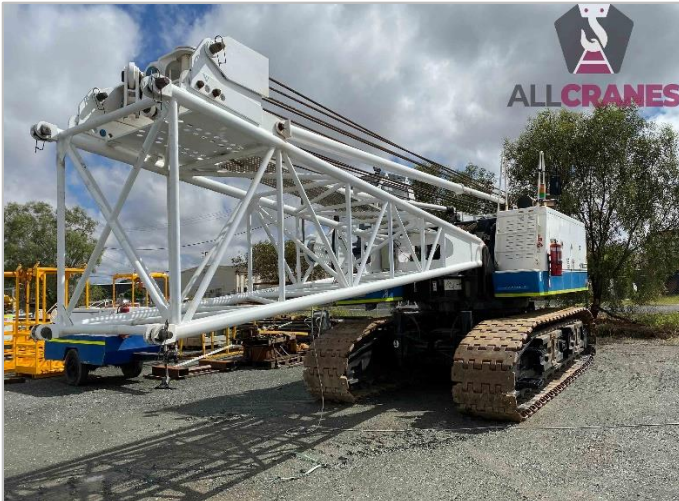

## USED EQUIPMENT – CRAWLER

**ABN: 94 603 777 055**

Updated 18/03/2025

<b>Make</b>	Sany	<b>Model</b>	SCC800C	<b>Tonnes</b>	80t
<b>Year</b>	2008	<b>Kilometres</b>	N/A	<b>Hours</b>	5,766
<b>Boom</b>	58m	<b>Fly Jib</b>	TBA	<b>Hooks</b>	25t, 50t, 80t
<b>Crane Safe</b>	Current	<b>Counterweight</b>	25.5t	<b>Condition</b>	Good