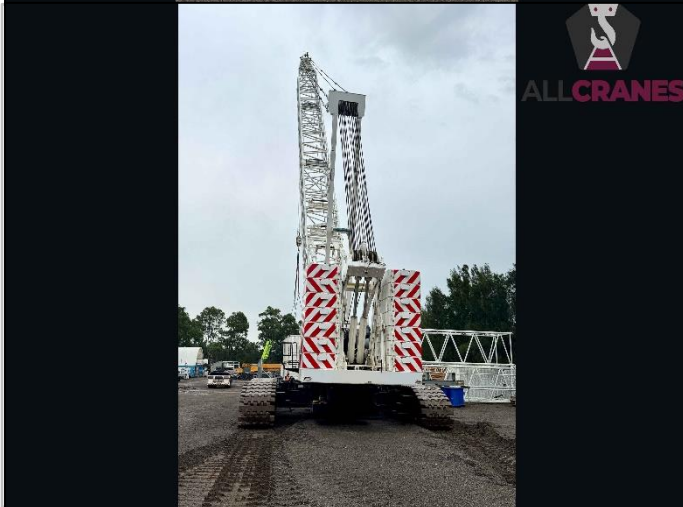

USED EQUIPMENT – CRAWLER

Updated 17/02/2025

Make	Kobelco	Model	CKE2500-2	Tonnes	250t
Year	2013	Kilometres	N/A	Hours	16,439
Boom	76m	Fly Jib	30.5m	Hooks	70t, 35t, 13.5t
Crane Safe	Current	Major Inspection	2032	Condition	Good

Accessories: <ul style="list-style-type: none">• Hooks 3: (70t, 35t, 13.5t Ball Hook)• Auxiliary Sheave• Boom consists of the following sections: 7.6m Boom Base, 7.6m Upper Boom, 3m Boom Insert x2, 6.1m Boom Insert, 12.2m Boom Insert x4• Fixed Jib consists of the following sections: 4.6m jib base, 4.6m upper jib, 3m insert, 6.1m insert x3	Comments: <ul style="list-style-type: none">• Major Inspection Valid till 2032• New Main Winch Rope replaced 8 months ago• Machine was Blasted and Painted 12 months ago• 90t Removable Upper Counterweight• 24t Carbody Weight
--	--