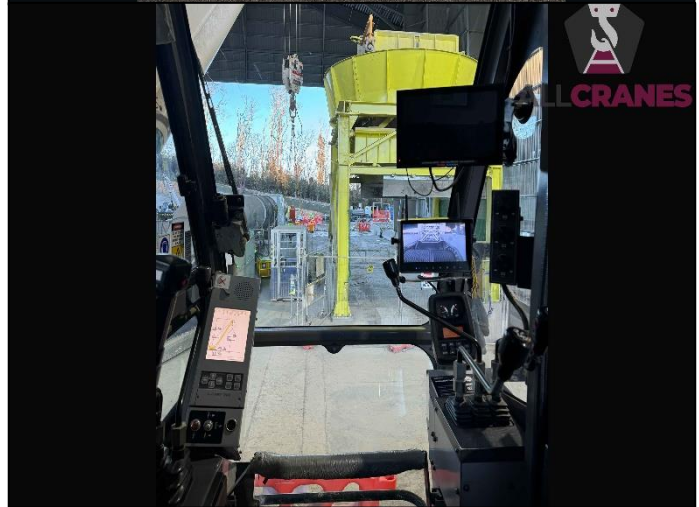

USED EQUIPMENT – CRAWLER

Updated 17/02/2025

Make	Kobelco	Model	CKE2500-2	Tonnes	250t
Year	2013	Kilometres	N/A	Hours	16,439
Boom	76m	Fly Jib	30.5m	Hooks	70t, 35t, 13.5t
Crane Safe	Current	Major Inspection	2032	Condition	Good

Accessories: <ul style="list-style-type: none">• Hooks 3: (70t, 35t, 13.5t Ball Hook)• Auxiliary Sheave• Boom consists of the following sections: 7.6m Boom Base, 7.6m Upper Boom, 3m Boom Insert x2, 6.1m Boom Insert, 12.2m Boom Insert x4• Fixed Jib consists of the following sections: 4.6m jib base, 4.6m upper jib, 3m insert, 6.1m insert x3	Comments: <ul style="list-style-type: none">• Major Inspection Valid till 2032• New Main Winch Rope replaced 8 months ago• Machine was Blasted and Painted 12 months ago• 90t Removable Upper Counterweight• 24t Carbody Weight
--	--