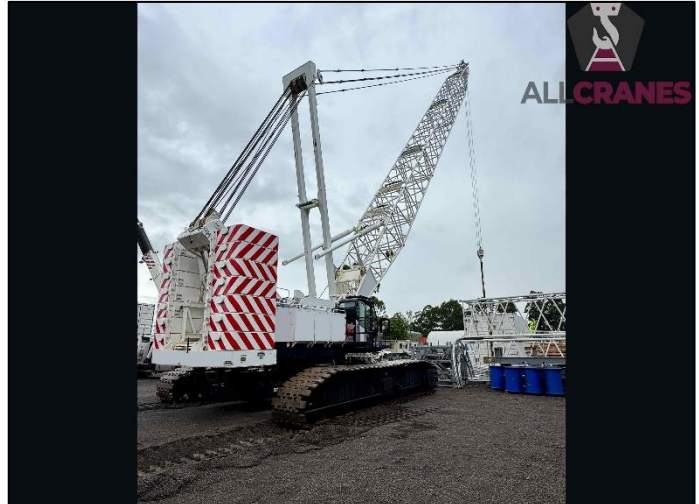

USED EQUIPMENT – CRAWLER

Updated 17/02/2025

Make	Kobelco	Model	CKE2500-2	Tonnes	250t
Year	2013	Kilometres	N/A	Hours	16,439
Boom	76m	Fly Jib	30.5m	Hooks	70t, 35t, 13.5t
Crane Safe	Current	Major Inspection	2032	Condition	Good

Accessories: <ul style="list-style-type: none">• Hooks 3: (70t, 35t, 13.5t Ball Hook)• Auxiliary Sheave• Boom consists of the following sections: 7.6m Boom Base, 7.6m Upper Boom, 3m Boom Insert x2, 6.1m Boom Insert, 12.2m Boom Insert x4• Fixed Jib consists of the following sections: 4.6m jib base, 4.6m upper jib, 3m insert, 6.1m insert x3	Comments: <ul style="list-style-type: none">• Major Inspection Valid till 2032• New Main Winch Rope replaced 8 months ago• Machine was Blasted and Painted 12 months ago• 90t Removable Upper Counterweight• 24t Carbody Weight
--	--