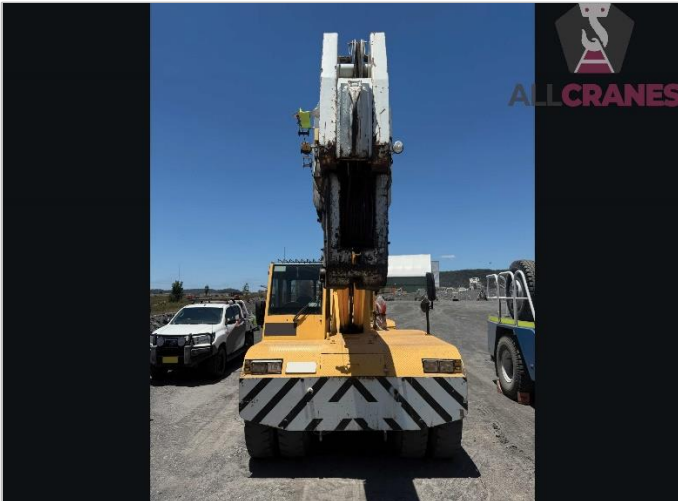

Asset Number: AC1461

USED EQUIPMENT – PICK & CARRY

ABN: 94 603 777 055

Updated 19/12/2024

Make	Franna	Model	MAC25	Tonnes	25t
Year	2006	Kilometres	22,685	Hours	9,878
Transmission	Allison	Engine Type	Mercedes	Tyres	60%
Crane Safe	Current	Road Registration	Current NSW	Condition	Good