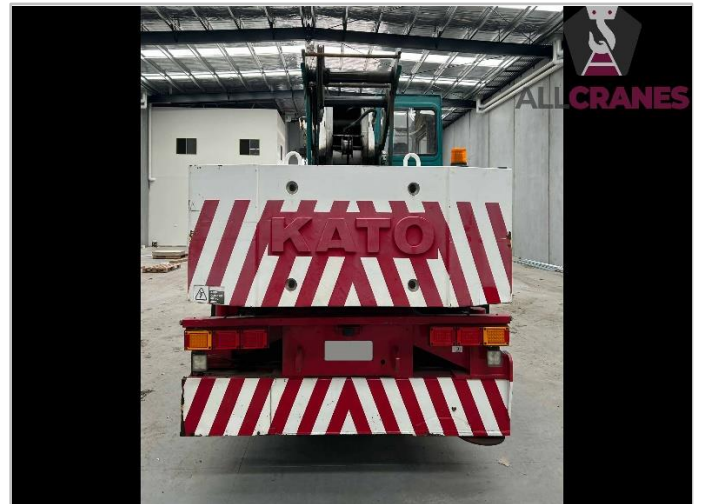

Asset Number: AC1459

USED EQUIPMENT – TRUCK CRANE

ABN: 94 603 777 055

Updated 9/01/2025

Make	Kato	Model	NK250E-3	Tonnes	25t
Year	1990	Kilometres	40,216 approx.	Hours	5,800 approx.
Boom	31m	Fly Jib	8m	Tyres	1200-R20 / 80%
Annual Inspection	Current	Road Registration	Current VIC	Condition	Good

Accessories: <ul style="list-style-type: none">• Hooks: 2 (25t & 3t)• Dual Winches	Comments: <ul style="list-style-type: none">• Major Inspection valid to 2029
--	---

DISCLAIMER. We have in preparing this document used our best endeavours to ensure the information contained is true and accurate but accept no responsibility and disclaim all liability in respect to any errors, omissions, inaccuracies or misstatements contained. Prospective purchasers should make their own enquiries to verify the information contained in this document. Machine may remain in service until sold and may accrue additional hours and kilometres.