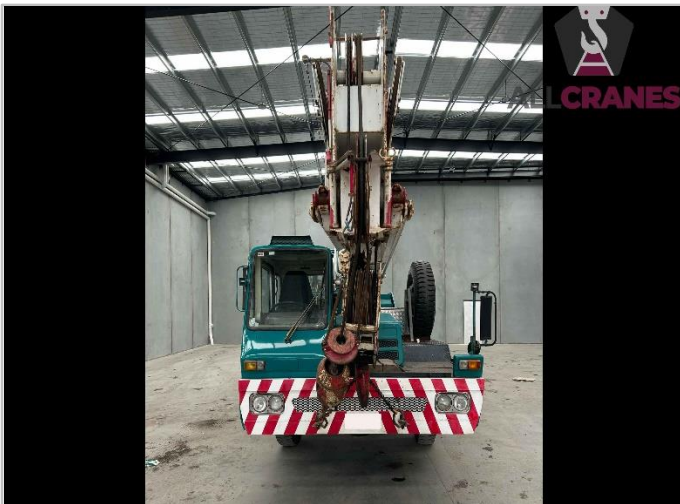

Asset Number: AC1459

USED EQUIPMENT – TRUCK CRANE

ABN: 94 603 777 055

Updated 9/01/2025

Make	Kato	Model	NK250E-3	Tonnes	25t
Year	1990	Kilometres	40,216 approx.	Hours	5,800 approx.
Boom	31m	Fly Jib	8m	Tyres	1200-R20 / 80%
Annual Inspection	Current	Road Registration	Current VIC	Condition	Good

Accessories: <ul style="list-style-type: none">• Hooks: 2 (25t & 3t)• Dual Winches	Comments: <ul style="list-style-type: none">• Major Inspection valid to 2029
--	---

DISCLAIMER. We have in preparing this document used our best endeavours to ensure the information contained is true and accurate but accept no responsibility and disclaim all liability in respect to any errors, omissions, inaccuracies or misstatements contained. Prospective purchasers should make their own enquiries to verify the information contained in this document. Machine may remain in service until sold and may accrue additional hours and kilometres.