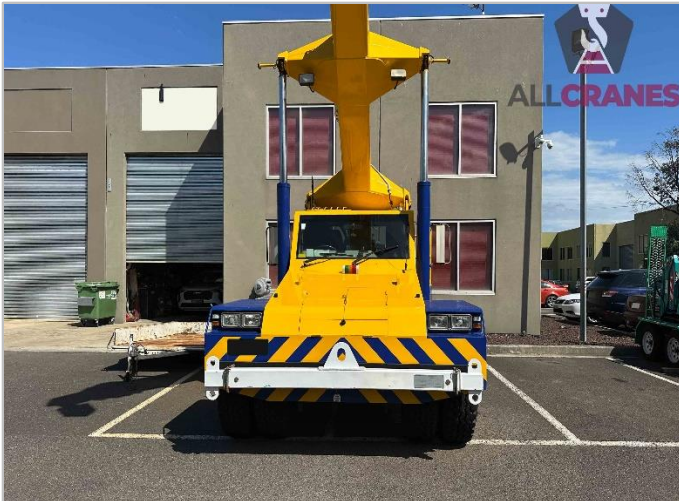

Asset Number: AC1453

USED EQUIPMENT – PICK & CARRY

ABN: 94 603 777 055

Updated 3/02/2025

Make	Franna	Model	AT20-3	Tonnes	20t
Year	2012	Kilometres	32,828	Hours	11,140
Transmission	Allison	Engine Type	Mercedes	Tyres	70%
Crane Safe	Current	Road Registration	Current QLD	Condition	Good

Accessories:

- 1x Hook
- Spreader Bar
- Rhino Hook
- Spare Wheel & Carrier
- Aluminium Toolbox

Comments:

- Major Inspection valid to 2033

DISCLAIMER. We have in preparing this document used our best endeavours to ensure the information contained is true and accurate but accept no responsibility and disclaim all liability in respect to any errors, omissions, inaccuracies or misstatements contained. Prospective purchasers should make their own enquiries to verify the information contained in this document. Machine may remain in service until sold and may accrue additional hours and kilometres.