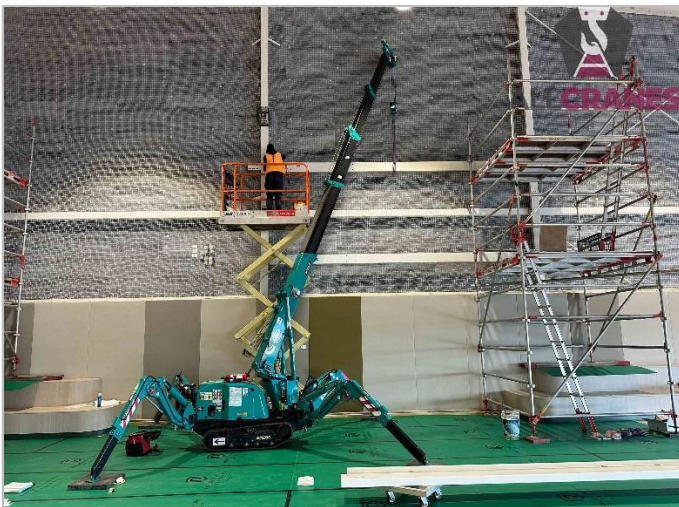

Asset Number: AC1452

USED EQUIPMENT – MINI CRAWLER

ABN: 94 603 777 055

Updated 4/02/2025

Make	Maeda	Model	MC285C-3	Tonnes	2.82t
Year	2023	Hours	257	Tracks	Rubber
Boom	8.575m	Fly Jib	N/A	Track Condition	Near New
Crane Safe	Current	Hooks	1 (2.79t)	Condition	Near New