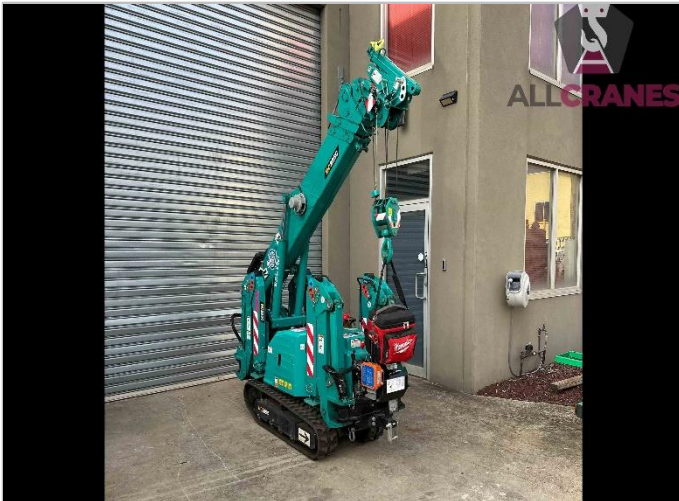

Asset Number: AC1452

USED EQUIPMENT – MINI CRAWLER

ABN: 94 603 777 055

Updated 4/02/2025

Make	Maeda	Model	MC285C-3	Tonnes	2.82t
Year	2023	Hours	257	Tracks	Rubber
Boom	8.575m	Fly Jib	N/A	Track Condition	Near New
Crane Safe	Current	Hooks	1 (2.79t)	Condition	Near New