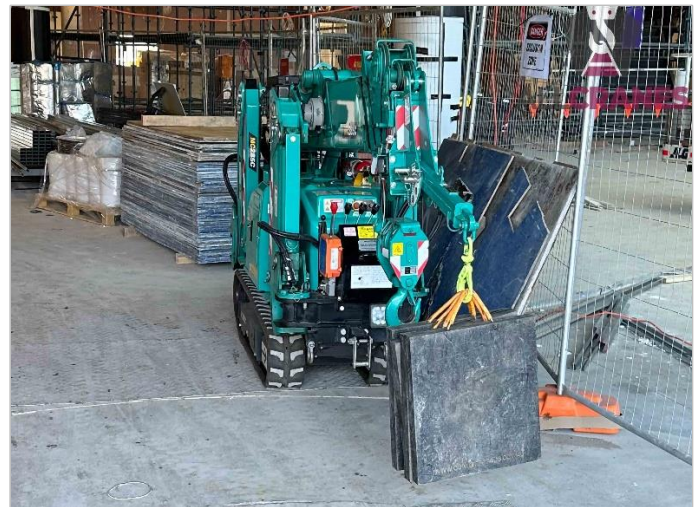

Asset Number: AC1452

USED EQUIPMENT – MINI CRAWLER

ABN: 94 603 777 055

Updated 4/02/2025

Make	Maeda	Model	MC285C-3	Tonnes	2.82t
Year	2023	Hours	257	Tracks	Rubber
Boom	8.575m	Fly Jib	N/A	Track Condition	Near New
Crane Safe	Current	Hooks	1 (2.79t)	Condition	Near New