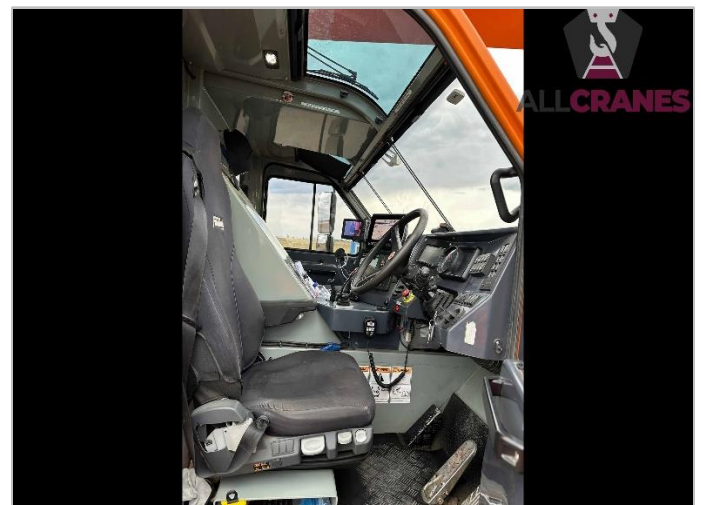

Asset Number: AC1430

USED EQUIPMENT – PICK & CARRY

ABN: 94 603 777 055

Updated 23/08/2024

Make	Franna	Model	AT40	Tonnes	40t
Year	2020	Kilometres	83,114	Hours	9,500
Transmission	Allison Auto	Engine Type	Mercedes	Tyres	70%
Crane Safe	Current	Road Registration	Current QLD	Condition	Good

Accessories:

- Hooks: 3 (16t, 25t & 30t)
- Rhino Hook
- 15t Spreader Bar
- Spare Wheel
- Hand Rails

Comments:

DISCLAIMER. We have in preparing this document used our best endeavours to ensure the information contained is true and accurate but accept no responsibility and disclaim all liability in respect to any errors, omissions, inaccuracies or misstatements contained. Prospective purchasers should make their own enquiries to verify the information contained in this document. Machine may remain in service until sold and may accrue additional hours and kilometres.