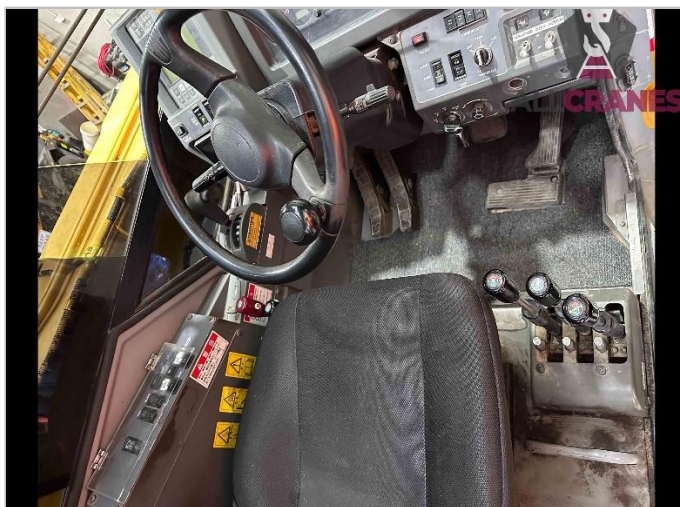

USED EQUIPMENT – CITY CLASS

Updated 17/10/2024

Make	Tadano	Model	GR160N-3	Tonnes	16t
Year	2015	Kilometres	144,917	Hours	14,487
Boom	27.5m	Fly Jib	3.8m	Tyres	New
Crane Safe	Current	Road Registration	Current WA	Condition	Good