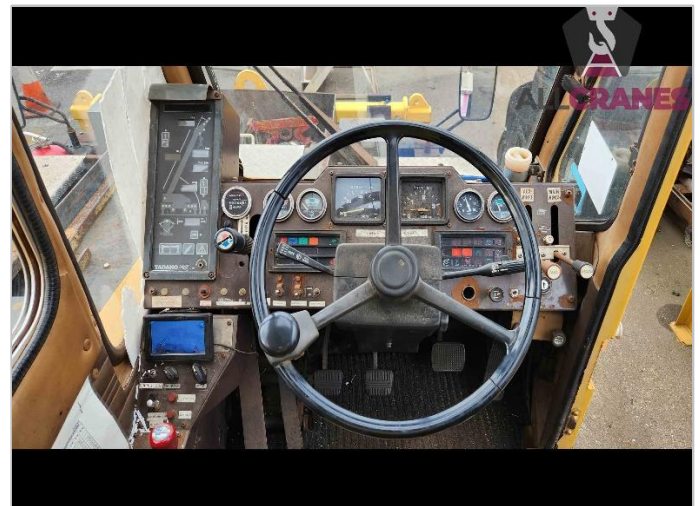

Asset Number: AC1410

USED EQUIPMENT – ROUGH TERRAIN

ABN: 94 603 777 055

Updated 31/07/2024

Make	Tadano	Model	TR200M-4	Tonnes	20t
Year	1994	Kilometres	59,544 (as shown)	PTO Hours	3,765 (as shown)
Boom	32.1m	Fly Jib	TBA	Tyres	20.5 / 40%
Annual Inspection	Current	Road Registration	TBA	Condition	Good

Accessories:

- Dual Winches
- Hooks: 2 (25t & 3t)
- Rooster Sheave
- X Type Outriggers

Comments:

- No current 10 year
- No spreader bar

DISCLAIMER. We have in preparing this document used our best endeavours to ensure the information contained is true and accurate but accept no responsibility and disclaim all liability in respect to any errors, omissions, inaccuracies or misstatements contained. Prospective purchasers should make their own enquiries to verify the information contained in this document. Machine may remain in service until sold and may accrue additional hours and kilometres.