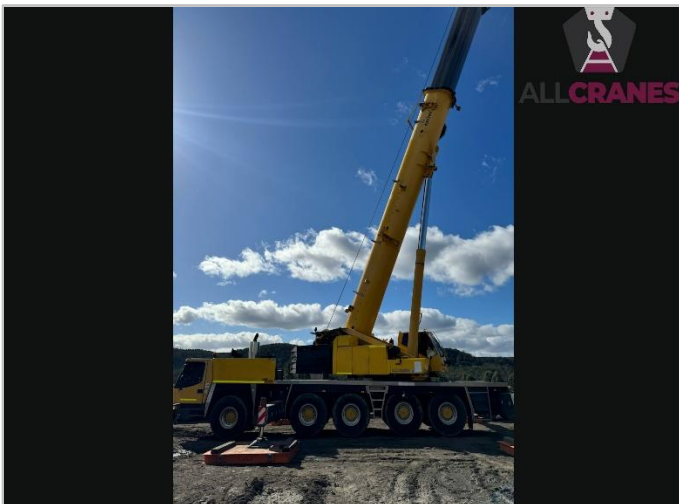

Used Equipment – All Terrain

Asset Number: AC1408

Updated: 30/04/2026

Make	Grove	Model	GMK5220	Tonnes	220t
Year	2008	Kilometres	97,232 est	Hours	U – 13,555 L – 4,785 - Est
Boom	68m	Fly Jib	37m	Tyres	60%
Crane Safe	Current	Road Registration	Current NSW	Condition	Good

Accessories:

- Dual winches
- Hooks: 4 (125t 5 Sheave, 80t 3 Sheave, 32t Single Sheave & 12t Headache Ball)
- Rooster Sheave
- Heavy Duty Fly Jib + 2x Inserts
- Tri-Axle Dolly

Comments:

- Major Inspection Valid till 2028