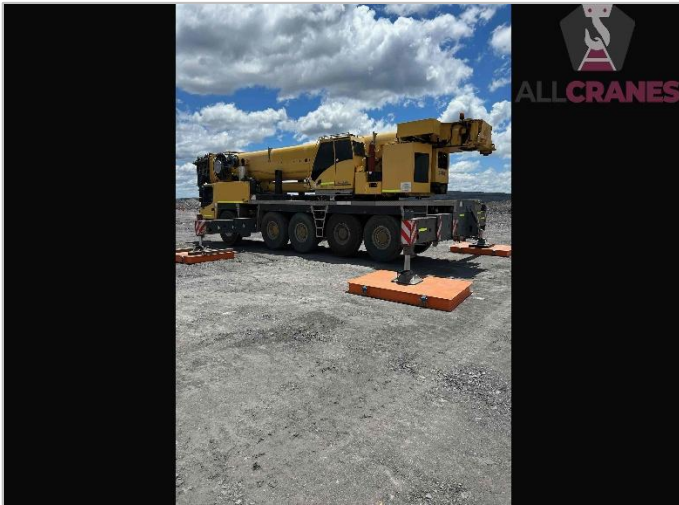

Used Equipment – All Terrain

Asset Number: AC1408

Updated: 30/04/2026

Make	Grove	Model	GMK5220	Tonnes	220t
Year	2008	Kilometres	97,232 est	Hours	U – 13,555 L – 4,785 - Est
Boom	68m	Fly Jib	37m	Tyres	60%
Crane Safe	Current	Road Registration	Current NSW	Condition	Good

Accessories:

- Dual winches
- Hooks: 4 (125t 5 Sheave, 80t 3 Sheave, 32t Single Sheave & 12t Headache Ball)
- Rooster Sheave
- Heavy Duty Fly Jib + 2x Inserts
- Tri-Axle Dolly

Comments:

- Major Inspection Valid till 2028