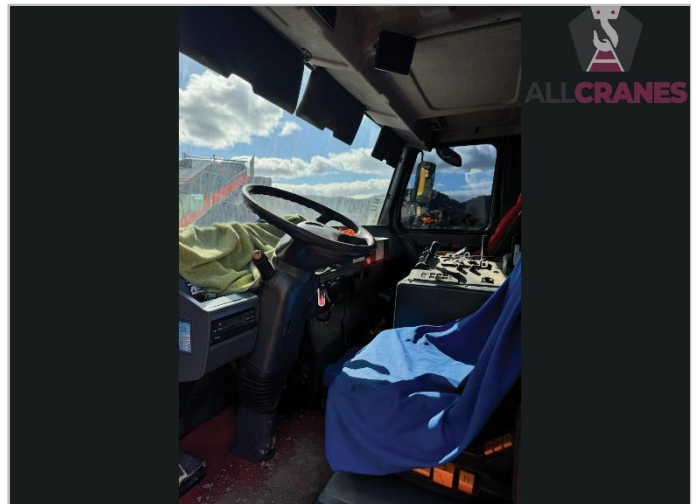

Used Equipment – All Terrain

Asset Number: AC1408

Updated: 30/04/2026

Make	Grove	Model	GMK5220	Tonnes	220t
Year	2008	Kilometres	97,232 est	Hours	U – 13,555 L – 4,785 - Est
Boom	68m	Fly Jib	37m	Tyres	60%
Crane Safe	Current	Road Registration	Current NSW	Condition	Good

Accessories:

- Dual winches
- Hooks: 4 (125t 5 Sheave, 80t 3 Sheave, 32t Single Sheave & 12t Headache Ball)
- Rooster Sheave
- Heavy Duty Fly Jib + 2x Inserts
- Tri-Axle Dolly

Comments:

- Major Inspection Valid till 2028