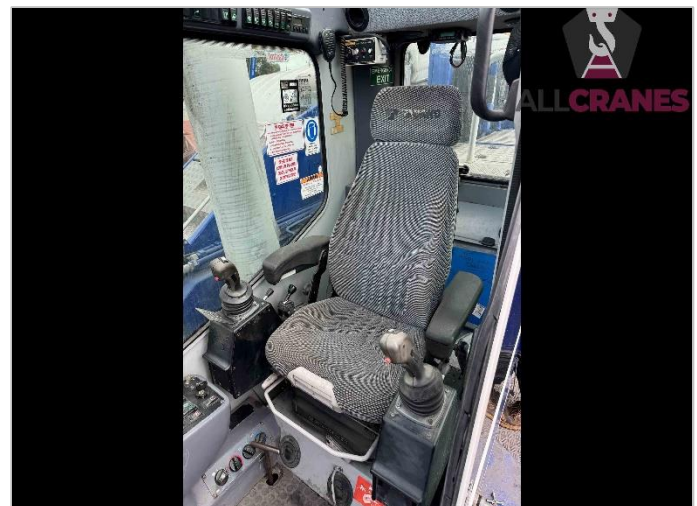

Updated 24/06/2024

Make	Tadano	Model	ATF90G-4	Tonnes	90t
Year	2011	Kilometres	19,806	Hours	U – 9,502 L – 1,569
Boom	51.2m	Fly Jib	18m + Runner Jib	Tyres %	525/80R25 - 70%
Crane Safe	Current	Road Registration	Current QLD	Condition	Good

<p>Accessories:</p> <ul style="list-style-type: none"> • Dual Winches • 2x Hooks • Mine Spec Compliant • Dual Pole Isolators • Interior & Exterior E-Stops • 22.3t Total Counterweight 	<p>Comments:</p> <ul style="list-style-type: none"> • Major Inspection valid to 2031
---	--