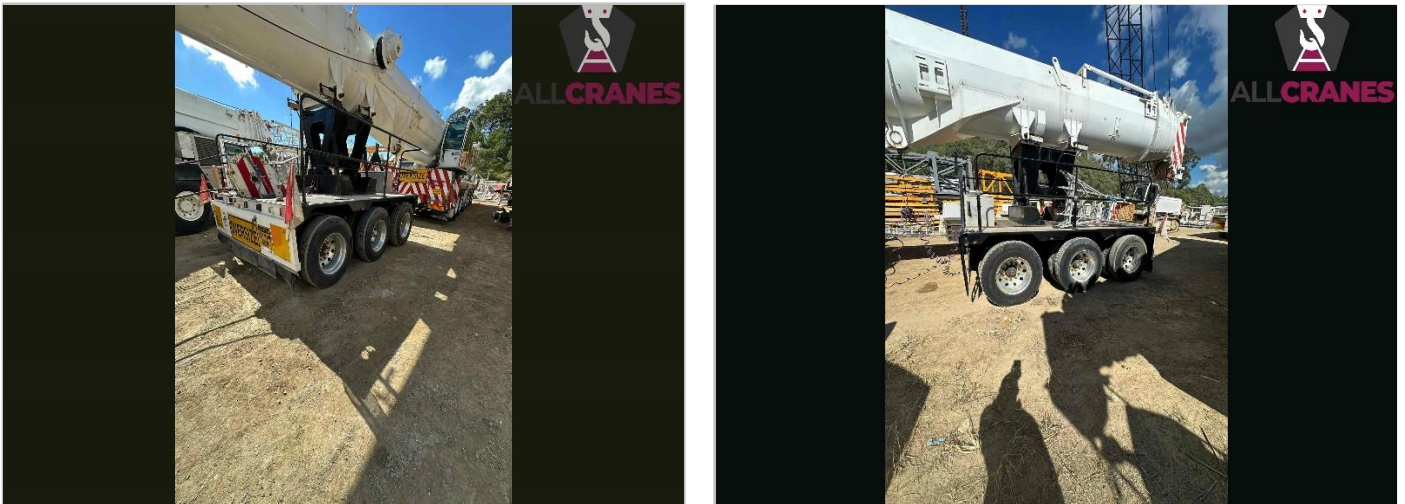

Asset Number: AC1397

USED EQUIPMENT – ACCESSORIES

ABN: 94 603 777 055

Updated 30/10/2024

Make	Tri-Axle Dolly	Model	Liebherr LTM1250	Tyres %	80%
Condition	Good				

Accessories:	Comments:
<ul style="list-style-type: none">• Handrails	