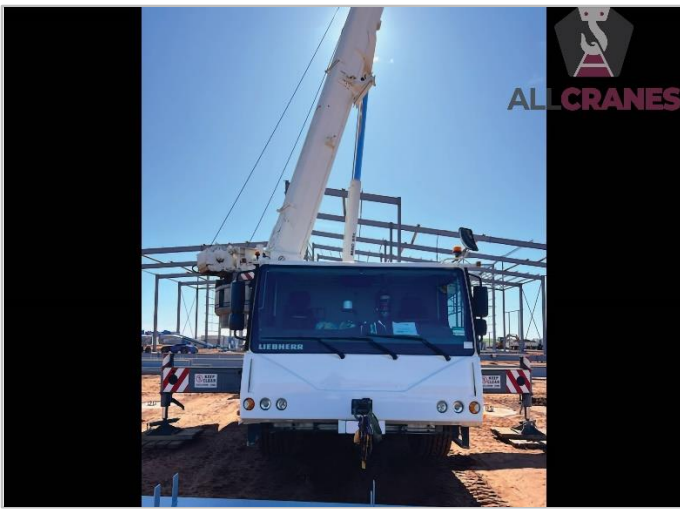

USED EQUIPMENT – ALL TERRAIN

Updated 10/04/2024

Make	Liebherr	Model	LTM1095-5.1	Tonnes	95t
Year	2009	Kilometres	137,465 approx.	Hours	U – 17,210 approx. L – 7,710 approx.
Boom	58m	Fly Jib	19m	Tyres	20.5 / 80%
Crane Safe	Current	Road Registration	Current SA	Condition	Good

Accessories:	Comments:
<ul style="list-style-type: none">• Dual Winches• Hooks: 3 (5.7t, 16t 1 sheave, 38.3t 3 sheave)• 23t Total Counterweight• Rooster Sheave	<ul style="list-style-type: none">• Major Inspection valid to 2030