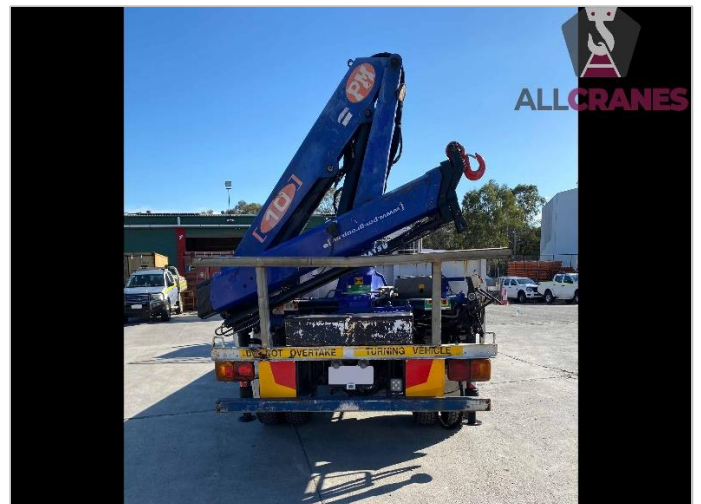

## USED EQUIPMENT – TRUCK LOADER CRANES

**ABN: 94 603 777 555**

<b>Make</b>	Hino	<b>Model</b>	500 Series	<b>Year</b>	2001
<b>GVM</b>	15,500kg	<b>GCM</b>	32,000kg	<b>Tare</b>	9,280kg
<b>Kilometres</b>	376,829	<b>Registration</b>	Current QLD		
<b>Comments:</b>	<p><b>Truck:</b> Gearbox &amp; clutch replaced 21/06/2021 325,987km Turbo replaced 07/03/2022 Air Dryer replaced 10/01/2023 342,276km 6.5m-2.5m Tray</p> <p><b>Crane:</b> 4t PM Truck Loader Crane fitted on Truck Major Inspection valid to 2026</p>				