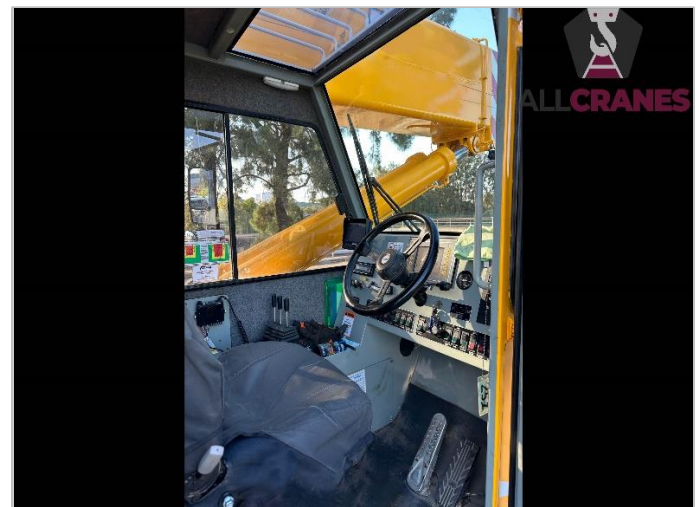

Asset Number: AC1302

USED EQUIPMENT – PICK & CARRY

ABN: 94 603 777 055

Updated 14/11/2023

Make	Franna	Model	AT20-3	Tonnes	20t
Year	2009	Kilometres	83,467	Hours	10,215
Transmission	Alison	Engine Type	Mercedes	Tyres %	70%
Crane Safe	Current	Road Registration	Current NSW	Condition	Good

Accessories:

- Rhino Hook
- 20t Hook
- Rear Toolbox

Comments:

- Major Inspection valid to 2025
- Centre pivot re-done 2022
- Spreader Bar not included

DISCLAIMER. We have in preparing this document used our best endeavours to ensure the information contained is true and accurate but accept no responsibility and disclaim all liability in respect to any errors, omissions, inaccuracies or misstatements contained. Prospective purchasers should make their own enquiries to verify the information contained in this document. Machine may remain in service until sold and may accrue additional hours and kilometres.