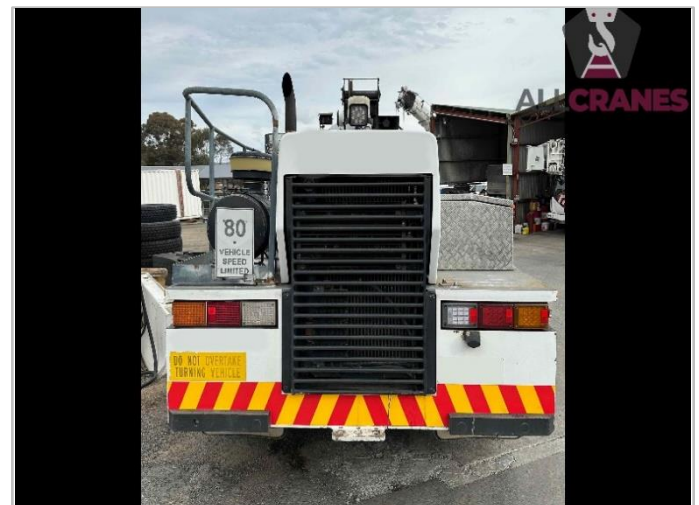

Asset Number: AC1248

USED EQUIPMENT – PICK & CARRY

ABN: 94 603 777 055

Updated 10/07/2023

Make	Franna	Model	AT20	Tonnes	20T
Year	2012	Kilometres	96,784	Hours	12,122
Transmission	Alison	Engine Type	Mercedes	Tyres	80%
Crane Safe	Current	Road Registration	Current	Condition	Good

Accessories: <ul style="list-style-type: none">• Spreader Bar• Rear Toolbox• Hand Rails• Rhino Hook• 20t Hook	Comments: <ul style="list-style-type: none">• Major Inspection current until 06/2027
--	---