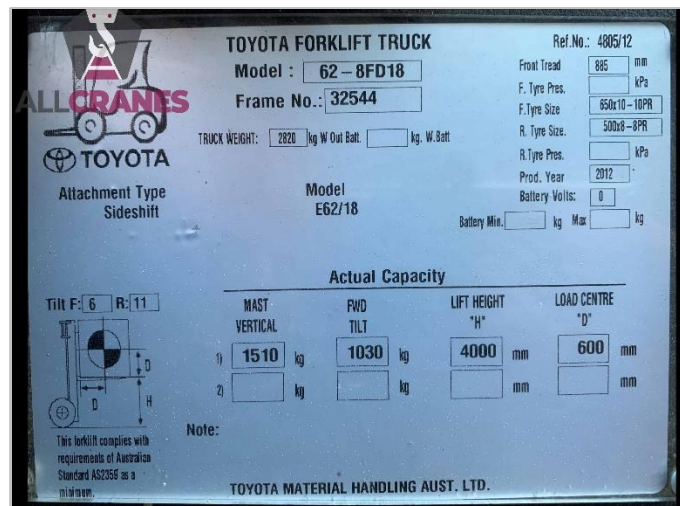

USED EQUIPMENT – FORKLIFT

Updated 9/06/2022

Make	Toyota	Model	62-8FD18	Year	2012
Hours	TBA	Fuel Type	Diesel	Overall Weight	2,820kg
Upright & Lift Height	4000mm two stage mast	Capacity at Full Lift	1210kg @ 600mm load centres	Forks Length	1070mm
Tyres	Solids				