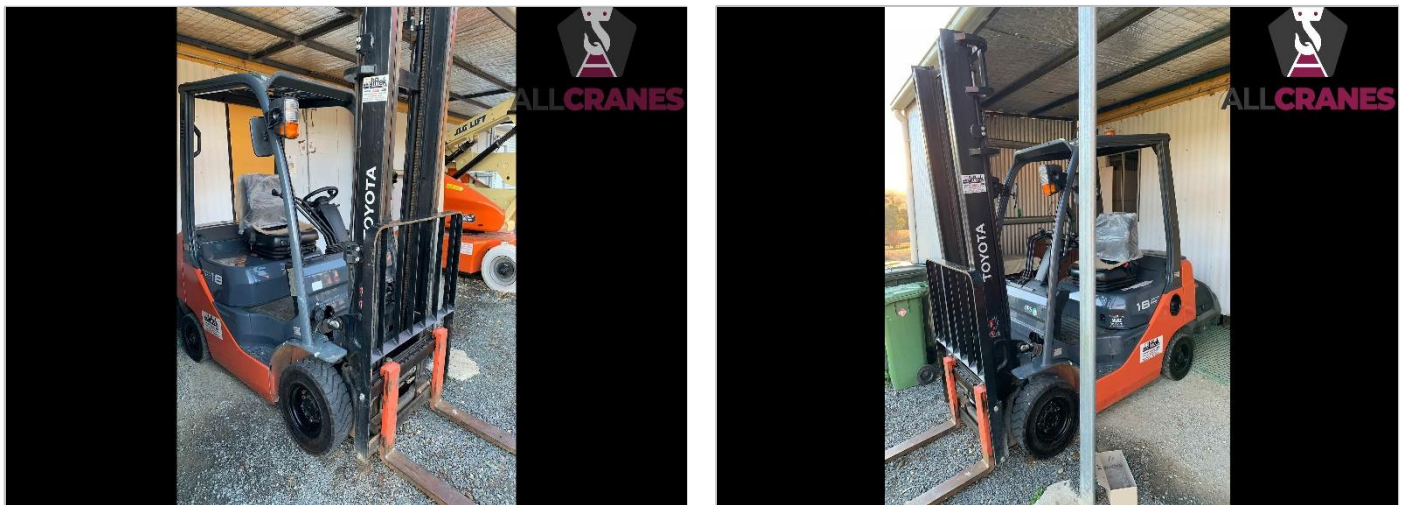

USED EQUIPMENT – FORKLIFT

Updated 9/06/2022

Make	Toyota	Model	62-8FD18	Year	2012
Hours	TBA	Fuel Type	Diesel	Overall Weight	2,820kg
Upright & Lift Height	4000mm two stage mast	Capacity at Full Lift	1210kg @ 600mm load centres	Forks Length	1070mm
Tyres	Solids				