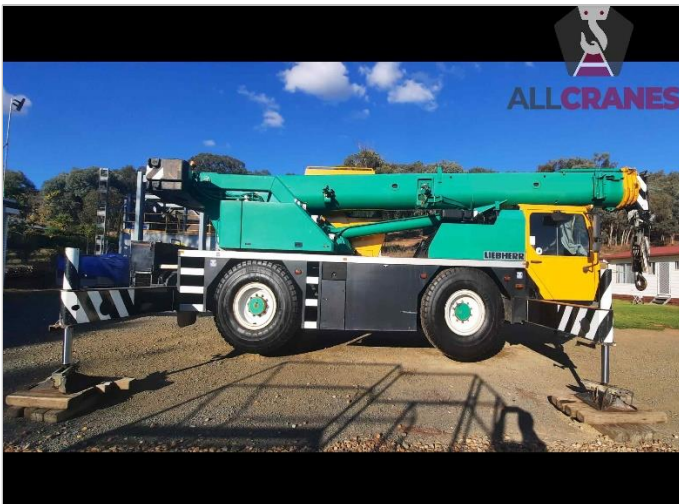

**Asset Number:** AC1078

## USED EQUIPMENT – ALL TERRAIN

**ABN: 94 603 777 055**

Updated 1/06/2022

<b>Make</b>	Liebherr	<b>Model</b>	LTM1030-2	<b>Tonnes</b>	30T
<b>Year</b>	2000	<b>Kilometres</b>	139,587	<b>Hours</b>	U – 14,550 L – 8,389
<b>Boom</b>	30m	<b>Fly Jib</b>	15m	<b>Tyres</b>	20.5
<b>Crane Safe</b>	Current	<b>Road Registration</b>	TBA	<b>Condition</b>	Good

### Accessories:

- Hooks: 2 (23.8t & 3.4t)
- 1x Winch
- 5.5T Counterweight
- Rear Toolbox