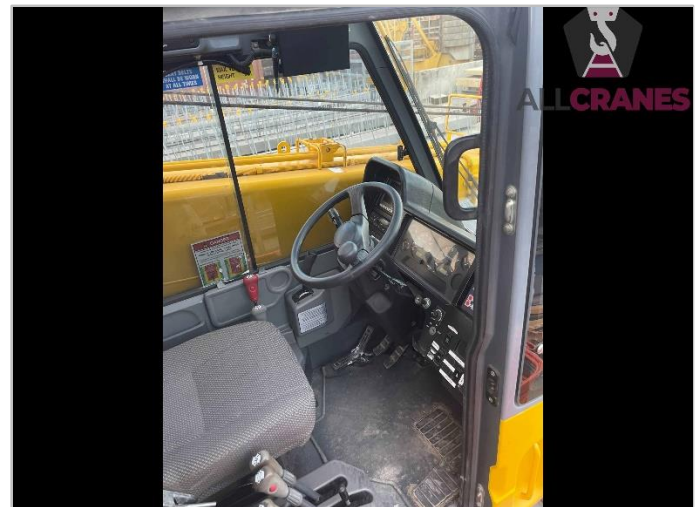

Asset Number: AC1075

USED EQUIPMENT – CITY CLASS

ABN: 94 603 777 055

Updated 13/04/2022

Make	Kato	Model	KRM13H-2	Tonnes	13T
Year	2012	Kilometres	14,381	Hours	5,257
Boom	24m	Fly Jib	5.5m	Tyres	70%
Crane Safe	Current	Road Registration	Current QLD	Condition	Good

Accessories:

- H Type Outriggers
- 2x Winches
- 2x Hooks

Comments:

- Major Inspection valid until 2032

DISCLAIMER. We have in preparing this document used our best endeavours to ensure the information contained is true and accurate but accept no responsibility and disclaim all liability in respect to any errors, omissions, inaccuracies or misstatements contained. Prospective purchasers should make their own enquiries to verify the information contained in this document.