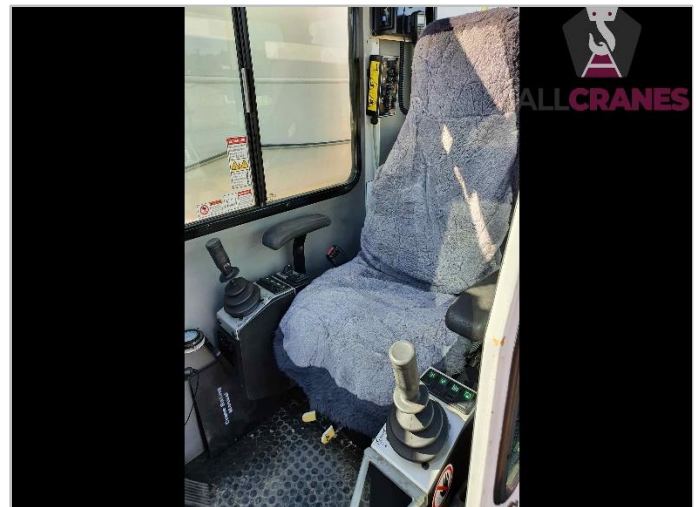

USED EQUIPMENT – TRUCK CRANE

Updated 1/04/2022

Make	Link Belt	Model	HTC-86100	Tonnes	85T
Year	2013	Kilometres	73,697	Hours	5,755
Boom	42.7m	Fly Jib	17.7m	Tyres %	70%
Crane Safe	No	Road Registration	Current	Condition	Good