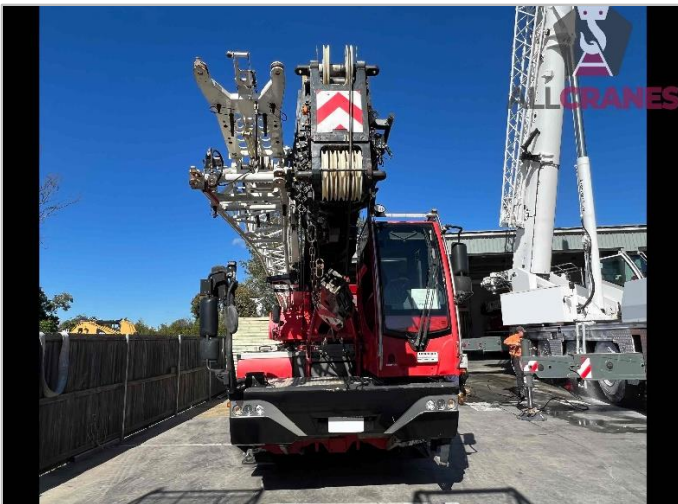

Asset Number: AC0517

USED EQUIPMENT – All Terrain Crane

ABN: 94 603 777 055

Updated 6/11/2023

Make	Liebherr	Model	LTC1045-3.1	Tonnes	45T
Year	2011	Kilometres	92,424	Hours	10,473
Boom	36m	Fly Jib	13m	Tyres	525/80 R25
Crane Safe	Current	Road Registration	Current QLD	Condition	Good

Accessories: <ul style="list-style-type: none">• Dual Winches• Hooks: 2 (13.8t & 35t)• Bluetooth Remote for outriggers & suspension	Comments: <ul style="list-style-type: none">• Major Inspection valid to 2033
--	---